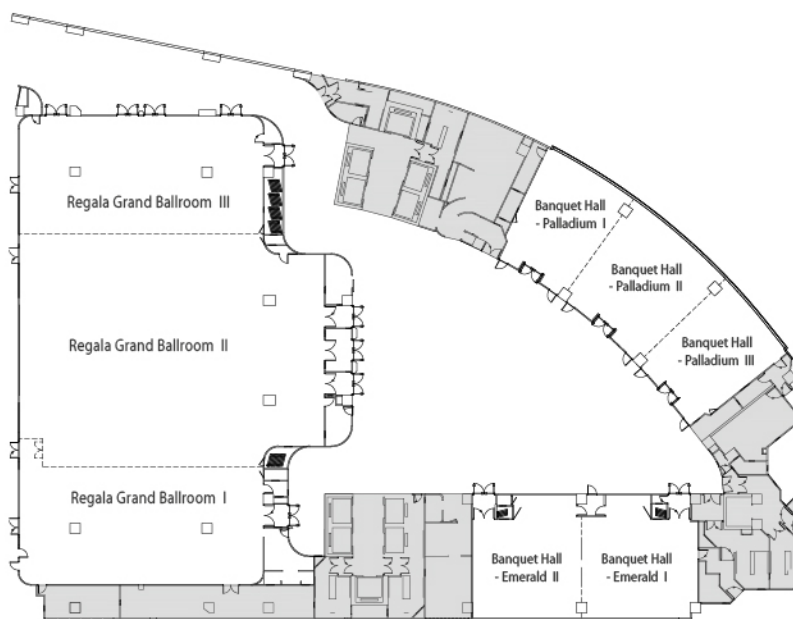

MEETING & EVENT FACILITIES

Regala Skycity Hotel is the perfect venue to celebrate your every occasion. Our event venues are equipped with state-of-the-art conferencing and audio-visual facilities boasting over 2,800 sqm of space and 6.7m ceiling height.

State-of-the-art Audio, Visual, and Lighting Equipments include:

- 6 built-in LED video walls of 4K resolution
- Ceiling mounted 10,000/20,000 lumen, 4K+ resolution DCP laser projectors with motorized elevator and projection screens
- Synchronized AV system interlinking Regala Grand Ballroom and 2 banquet halls
- 5G & Wi-Fi 6 broadband internet connection
- 55" Interactive electronic panels
- Electronic flip boards
- In-wall VGA/HDMI interface panels
- Wireless HDMI streamer for versatile mobile devices presentation
- 4K Ultra HD PTZ video camera
- Motorized lighting bars with stage lighting and DMX control system
- High power professional grade moving head profile lighting

ROOM CAPACITY

Venue (with mobile stage)	Dimension (m)	Area (sq. m)	Height (m)	No. of LED TV wall	Theatre (pax)	Classroom (pax)	Chinese Banquet (pax)	Western Banquet (pax)	Cocktail Reception (pax)
Regala Grand Ballroom I - III	25.2 x 48.1	1,210	6.7	2	1,250	570	912	760	1,250
Regala Grand Ballroom I	25 x 12.1	302.5	6.7	1	130	36	156	130	130
Regala Grand Ballroom II	25.2 x 23.9	605	6.7	1	550	200	384	320	550
Regala Grand Ballroom III	25 x 12.1	302.5	6.7	-	130	36	156	130	130
Palladium Banquet Hall I - III	10 x 33	330	6.7	2	350	155	216	180	350
Palladium Banquet Hall I	10 x 10.5	105	6.7	1	70	30	60	50	70
Palladium Banquet Hall II	10 x 12	120	6.7	-	70	40	60	50	70
Palladium Banquet Hall III	10 x 10.5	105	6.7	1	70	30	60	50	70
Emerald Banquet Hall I - II	10.9 x 22	240	6.7	1	150	108	144	120	150
Emerald Banquet Hall I	10.9 x 11	120	6.7	1	60	30	60	50	60
Emerald Banquet Hall II	10.9 x 11	120	6.7	-	60	30	60	50	60