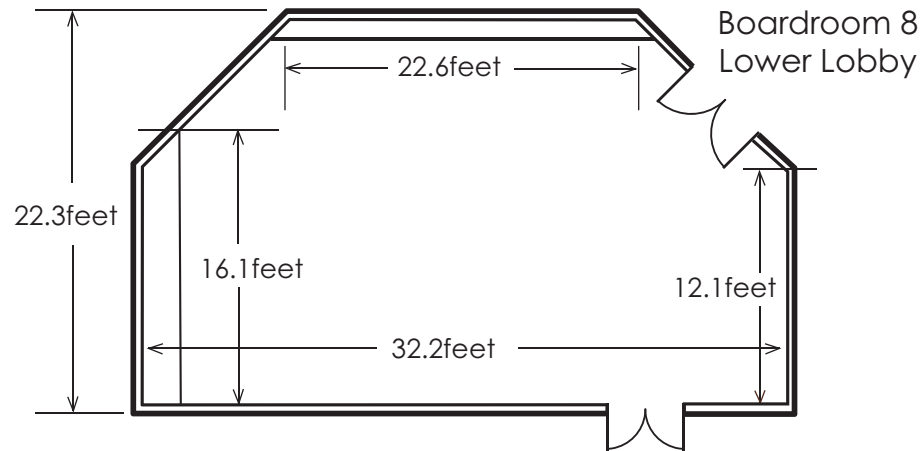

Boardroom 9
1st Floor

Boardroom 8
Lower Lobby