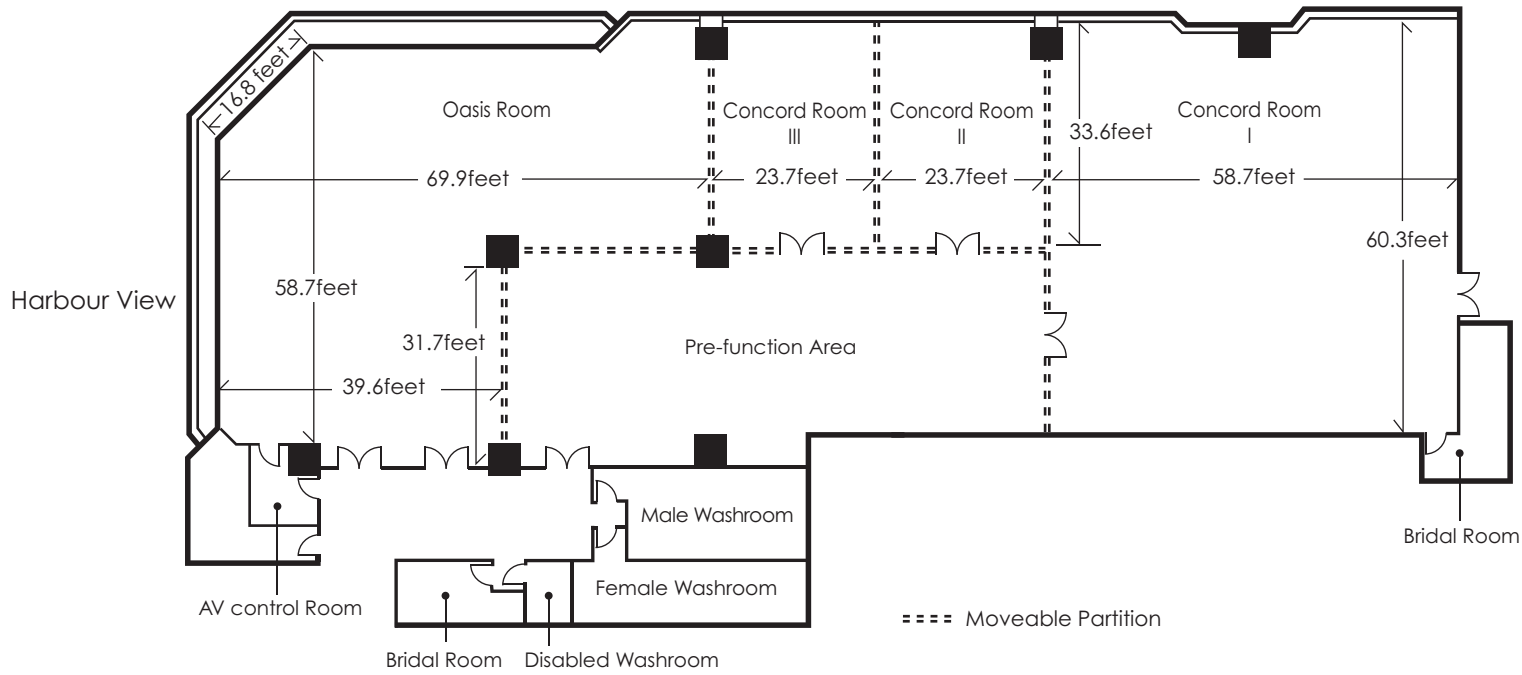

Mezzanine Floor

Meeting Room	Area	Set up						
	Sq feet	L x W x H (feet)	Theater	Classroom	Conference	U-Shape	Reception	Banquet
Boardroom 1	291	24.7 x 11.8 x 7.2	-	-	10	-	-	-
Boardroom 2	205	19.8 x 19.8 x 7.2	16	12	10	10	10	12
Boardroom 3	572	23.7 x 19.8 x 7.2	24	18	16	18	25	12
Boardroom 4	583	24.7 x 19.8 x 7.2	24	18	16	18	25	12
Boardroom 5	927	38.1 x 22.4 x 7.2	32	18	16	14	25	24
Boardroom 3-4	1,155	48.4 x 19.8 x 7.2	50	40	28	30	60	36
Boardroom 4-5	1,510	55.7 x 19.8 x 7.2	40	24	24	20	50	48
Boardroom 3-5	2,082	79.5 x 19.8 x 7.2	56	42	36	32	80	72
Boardroom 6	1,220	52.1 x 25.7 x 7.2	64	42	26	30	60	48

==== Moveable Partition

RENAISSANCE
HARBOUR VIEW HOTEL HONG KONG

1 Harbour Road, Wanchai, Hong Kong
t: 2802 8888 • f: 2802 8833
www.renaissanceharbourviewhk.com

8/F Function Rooms

Meeting Room	Area	Set up						
	Sq feet	L x W x H (feet)	Theater	Classroom	Conference	U-Shape	Reception	Banquet
Concord Room	7,223	136.4 x 60.3 x 8.2	468	216	100	100	700	408
Pre-function area	2,116	-	-	-	-	-	-	-
Concord I	3,531	58.7 x 60.3 x 8.2	234	108	42	42	250	144
Concord II	788	23.7 x 33.6 x 8.2	48	24	20	20	50	36
Concord III	788	23.7 x 33.6 x 8.2	48	24	20	20	50	36
Concord II and III	1,576	47.4 x 33.6 x 8.2	108	48	38	29	100	72
Oasis Room	3,196	69.9 x 58.7 x 8.2	72	60	30	26	250	168
Concord Room + Oasis Room	10,419	176 x 58.7 x 8.2	560	270	100	100	950	600

1 Harbour Road, Wanchai, Hong Kong
 t: 2802 8888 • f: 2802 8833
www.renaissanceharbourviewhk.com

Boardroom 7, 8 & 9

Meeting Room	Area	Set up						
	Sq feet	L x W x H (feet)	Theater	Classroom	Conference	U-Shape	Reception	Banquet
Boardroom 7	603	21.3 x 26.2 x 7.5	-	-	10	-	-	-
Boardroom 8	667	32.2 x 22.3 x 13.5	40	24	24	22	40	36
Boardroom 9	646	26.9 x 23.3 x 6.9	30	24	20	15	30	-