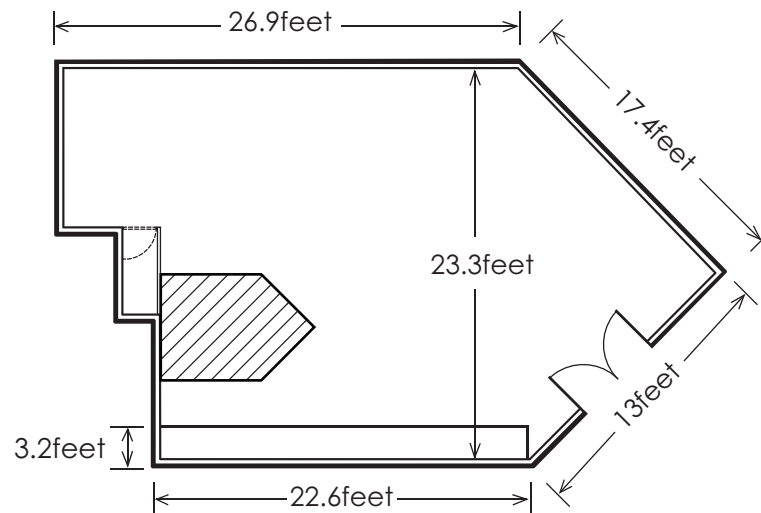

R
RENAISSANCE®
HARBOUR VIEW HOTEL HONG KONG

1 Harbour Road, Wanchai, Hong Kong
t: 2802 8888 • f: 2802 8833
www.renaissanceharbourviewhk.com