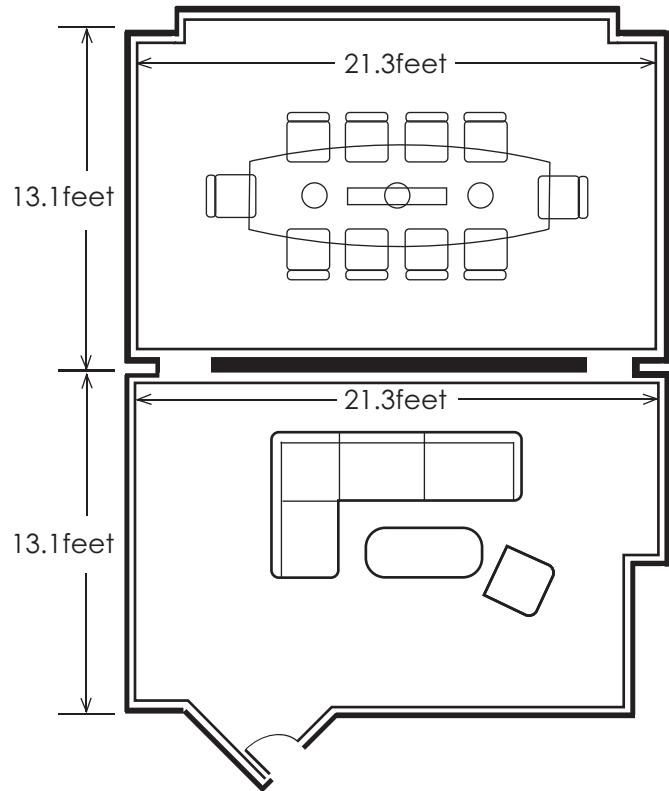

Mezzanine Floor

Meeting Room	Area	Set up						
	Sq feet	L x W x H (feet)	Theater	Classroom	Conference	U-Shape	Reception	Banquet
Boardroom 1	291	24.7 x 11.8 x 7.2	-	-	10	-	-	-
Boardroom 2	205	19.8 x 19.8 x 7.2	16	12	10	10	10	12
Boardroom 3	572	23.7 x 19.8 x 7.2	24	18	16	18	25	12
Boardroom 4	583	24.7 x 19.8 x 7.2	24	18	16	18	25	12
Boardroom 5	927	38.1 x 22.4 x 7.2	32	18	16	14	25	24
Boardroom 3-4	1,155	48.4 x 19.8 x 7.2	50	40	28	30	60	36
Boardroom 4-5	1,510	55.7 x 19.8 x 7.2	40	24	24	20	50	48
Boardroom 3-5	2,082	79.5 x 19.8 x 7.2	56	42	36	32	80	72
Boardroom 6	1,220	52.1 x 25.7 x 7.2	64	42	26	30	60	48

==== Moveable Partition

RENAISSANCE
HARBOUR VIEW HOTEL HONG KONG

1 Harbour Road, Wanchai, Hong Kong
t: 2802 8888 • f: 2802 8833
www.renaissanceharbourviewhk.com

8/F Function Rooms

Meeting Room	Area	Set up						
	Sq feet	L x W x H (feet)	Theater	Classroom	Conference	U-Shape	Reception	Banquet
Concord Room	7,223	136.4 x 60.3 x 8.2	468	216	100	100	700	408
Pre-function area	2,116	-	-	-	-	-	-	-
Concord I	3,531	58.7 x 60.3 x 8.2	234	108	42	42	250	144
Concord II	788	23.7 x 33.6 x 8.2	48	24	20	20	50	36
Concord III	788	23.7 x 33.6 x 8.2	48	24	20	20	50	36
Concord II and III	1,576	47.4 x 33.6 x 8.2	108	48	38	29	100	72
Oasis Room	3,196	69.9 x 58.7 x 8.2	72	60	30	26	250	168
Concord Room + Oasis Room	10,419	176 x 58.7 x 8.2	560	270	100	100	950	600

1 Harbour Road, Wanchai, Hong Kong
 t: 2802 8888 • f: 2802 8833
www.renaissanceharbourviewhk.com

Boardroom 7, 8 & 9

Meeting Room	Area	Set up						
	Sq feet	L x W x H (feet)	Theater	Classroom	Conference	U-Shape	Reception	Banquet
Boardroom 7	603	21.3 x 26.2 x 7.5	-	-	10	-	-	-
Boardroom 8	667	32.2 x 22.3 x 13.5	40	24	24	22	40	36
Boardroom 9	646	26.9 x 23.3 x 6.9	30	24	20	15	30	-

Boardroom 7
Business Centre 1st Floor

Boardroom 8
Lower Lobby

Boardroom 9
1st Floor

R
RENAISSANCE®
 HARBOUR VIEW HOTEL HONG KONG

1 Harbour Road, Wanchai, Hong Kong
 t: 2802 8888 • f: 2802 8833
www.renaissanceharbourviewhk.com