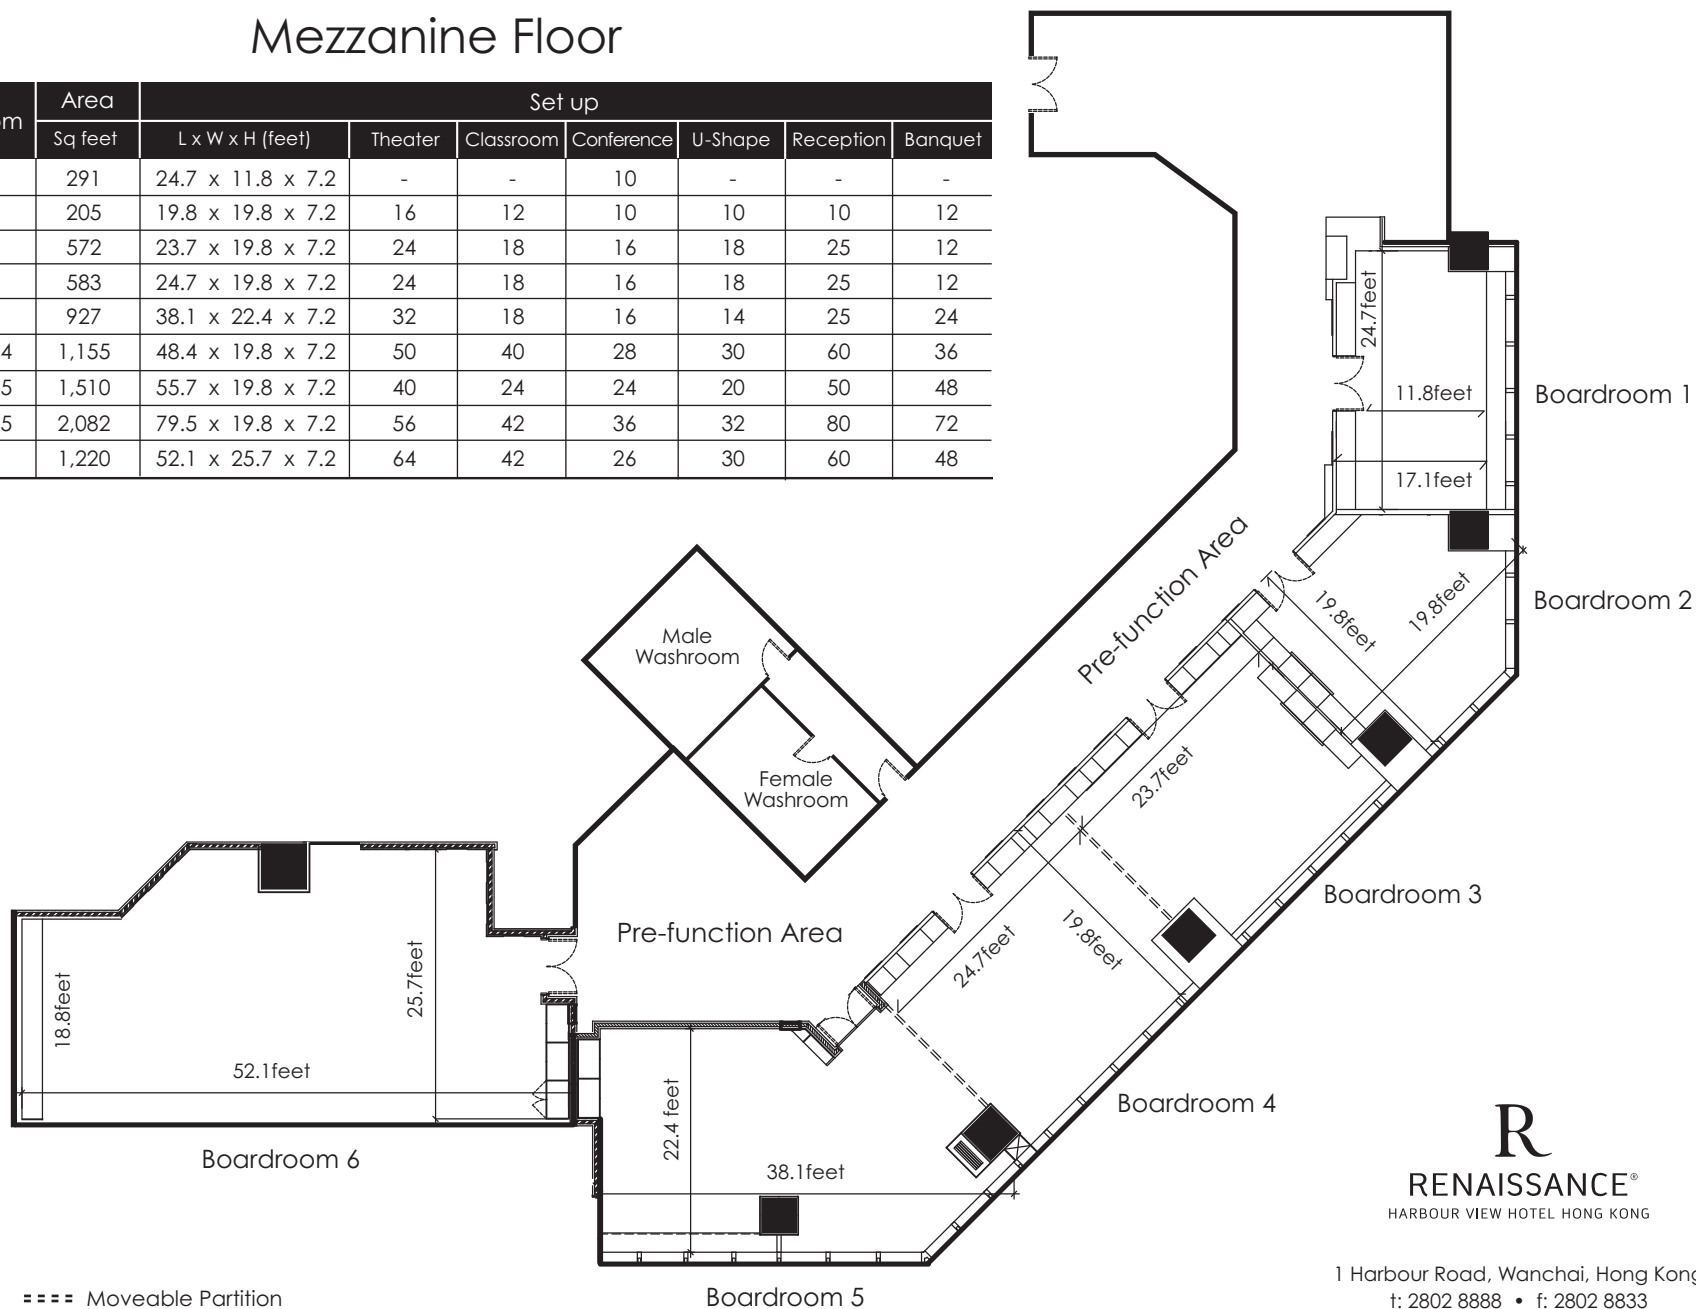

Mezzanine Floor

Meeting Room	Area	Set up						
	Sq feet	L x W x H (feet)	Theater	Classroom	Conference	U-Shape	Reception	Banquet
Boardroom 1	291	24.7 x 11.8 x 7.2	-	-	10	-	-	-
Boardroom 2	205	19.8 x 19.8 x 7.2	16	12	10	10	10	12
Boardroom 3	572	23.7 x 19.8 x 7.2	24	18	16	18	25	12
Boardroom 4	583	24.7 x 19.8 x 7.2	24	18	16	18	25	12
Boardroom 5	927	38.1 x 22.4 x 7.2	32	18	16	14	25	24
Boardroom 3-4	1,155	48.4 x 19.8 x 7.2	50	40	28	30	60	36
Boardroom 4-5	1,510	55.7 x 19.8 x 7.2	40	24	24	20	50	48
Boardroom 3-5	2,082	79.5 x 19.8 x 7.2	56	42	36	32	80	72
Boardroom 6	1,220	52.1 x 25.7 x 7.2	64	42	26	30	60	48

==== Moveable Partition

RENAISSANCE
HARBOUR VIEW HOTEL HONG KONG

1 Harbour Road, Wanchai, Hong Kong
t: 2802 8888 • f: 2802 8833
www.renaissanceharbourviewhk.com

8/F Function Rooms

Meeting Room	Area	Set up						
	Sq feet	L x W x H (feet)	Theater	Classroom	Conference	U-Shape	Reception	Banquet
Concord Room	7,223	136.4 x 60.3 x 8.2	468	216	100	100	700	408
Pre-function area	2,116	-	-	-	-	-	-	-
Concord I	3,531	58.7 x 60.3 x 8.2	234	108	42	42	250	144
Concord II	788	23.7 x 33.6 x 8.2	48	24	20	20	50	36
Concord III	788	23.7 x 33.6 x 8.2	48	24	20	20	50	36
Concord II and III	1,576	47.4 x 33.6 x 8.2	108	48	38	29	100	72
Oasis Room	3,196	69.9 x 58.7 x 8.2	72	60	30	26	250	168
Concord Room + Oasis Room	10,419	176 x 58.7 x 8.2	560	270	100	100	950	600

1 Harbour Road, Wanchai, Hong Kong
 t: 2802 8888 • f: 2802 8833
www.renaissanceharbourviewhk.com

Boardroom 7, 8 & 9

Meeting Room	Area	Set up						
	Sq feet	L x W x H (feet)	Theater	Classroom	Conference	U-Shape	Reception	Banquet
Boardroom 7	603	21.3 x 26.2 x 7.5	-	-	10	-	-	-
Boardroom 8	667	32.2 x 22.3 x 13.5	40	24	24	22	40	36
Boardroom 9	646	26.9 x 23.3 x 6.9	30	24	20	15	30	-

Boardroom 7
Business Centre 1st Floor

Boardroom 8
Lower Lobby

Boardroom 9
1st Floor

R
RENAISSANCE®
 HARBOUR VIEW HOTEL HONG KONG

1 Harbour Road, Wanchai, Hong Kong
 t: 2802 8888 • f: 2802 8833
www.renaissanceharbourviewhk.com