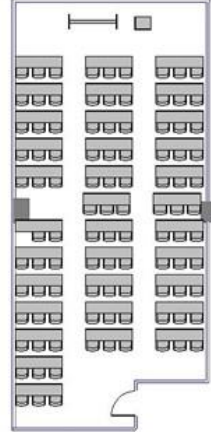

Room Jupiter

Area: 1,237sqft

Suitable for large-scale training, talk and seminar

Classroom
101pax

Island
42pax

Theater
138pax

Sqaure
48pax