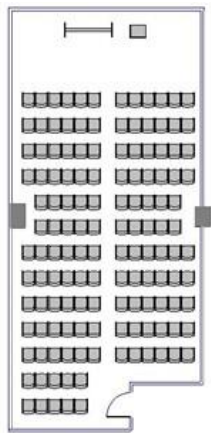

Room Jupiter

Area: 1,237sqft

Suitable for large-scale training, talk and seminar

Classroom
101pax

Island
42pax

Theater
138pax

Sqaure
48pax