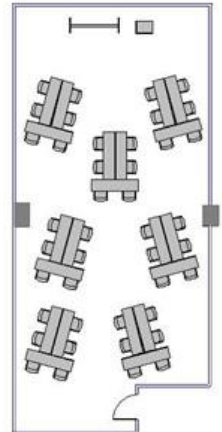

Room Jupiter

Area: 1,237sqft

Suitable for large-scale training, talk and seminar

Classroom
101pax

Island
42pax

Theater
138pax

Sqaure
48pax