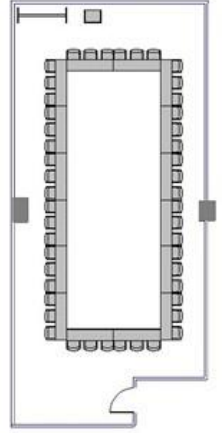

Room Jupiter

Area: 1,237sqft

Suitable for large-scale training, talk and seminar

Classroom
101pax

Island
42pax

Theater
138pax

Sqaure
48pax