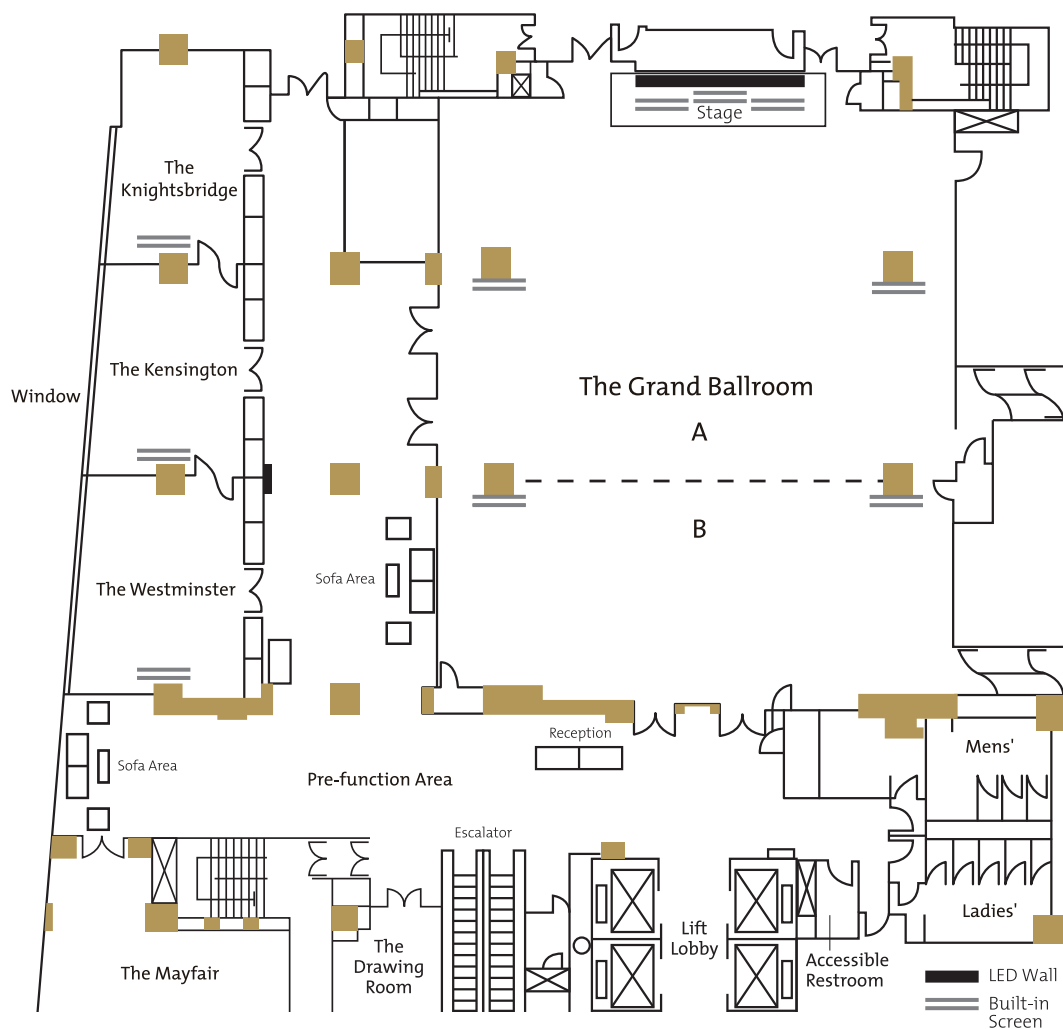

# THE LANGHAM

HONG KONG

## THE GRAND BALLROOM, 2/F

	The Grand Ballroom	The Grand Ballroom A	The Grand Ballroom B	The Westminster	The Kensington	The Knightsbridge
<b>Dimensions</b>						
(m x m)	21.5 x 22.8	21.5 x 15.2	21.5 x 7.2	6.6 x 7.7	6.0 x 7.7	5.2 x 7.7
(ft x ft)	70.5 x 74.8	70.5 x 49.9	70.5 x 23.6	21.7 x 25.3	19.7 x 25.3	17.1 x 25.3
<b>Gross Area</b>						
(sq. m)	490	327	155	51	46	40
(sq. ft)	5274	3519	1668	548	495	430
<b>Ceiling Height</b>						
(m / ft)	3.9 / 12.8	3.9 / 12.8	3.9 / 12.8	2.4 / 7.9	2.4 / 7.9	2.4 / 7.9
<b>Capacity (No. of Persons)</b>						
Banquet	384	192	120	36	36	24
U-Shape	81	51	48	18	18	12
Theatre	450	225	120	40	35	30
Classroom	180	108	60	24	24	18
Boardroom	96	72	54	24	24	18
Reception	500	300	150	40	35	30